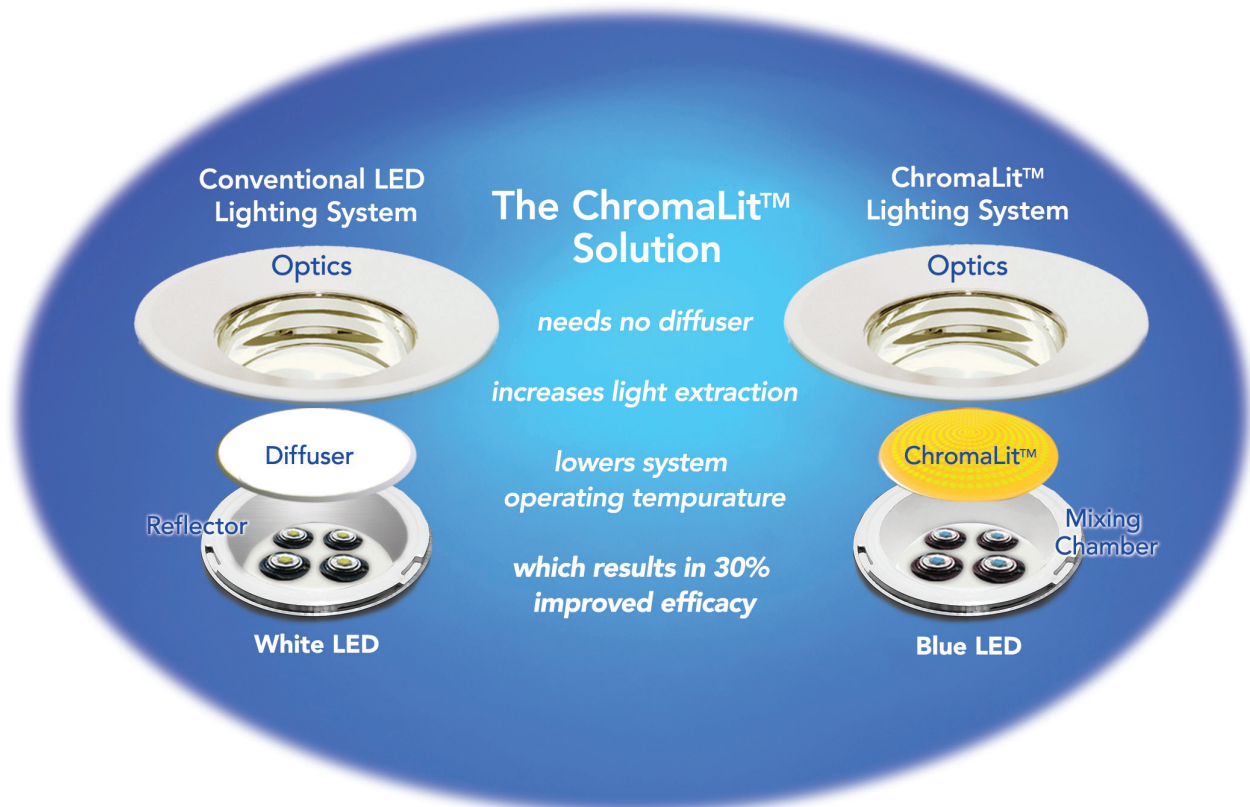

Intematix

ChromaLit™ – Remote Phosphor Light Source

The Intematix ChromaLit remote phosphor light source will change the way you approach solid-state lighting design. ChromaLit offers beautiful light quality with unprecedented design freedom, color control, system flexibility and efficiency. ChromaLit is ideal for the most efficient and innovative lighting system designs.

The independent phosphor emits light when excited by blue light. Since the phosphor is separated from the energy source, it can now be made into any shape and color. This means that unidirectional light, hot spots, design inconsistencies and limitations are no longer SSL challenges.

Features:

- Standard offering of round, square and linear products
- Customizable shape, size and CCT
- Custom saturated colors available
- Glare free and uniform light quality
- Consistent color matching
- High CRI

Benefits:

- Unprecedented design freedom for solid state lighting products and systems
- Up to 30% higher system efficacy compared to conventional LED lighting designs
- Streamlined supply and production of luminaires

Applications:

- Downlights
- Spots and modules
- Colored lighting for signals and vehicles
- Modular shapes for linear lighting
- Retrofit lamps

NORTH AMERICA
1-888-LUXEON2
Americas@FutureLightingSolutions.com

ASIA
+800-Lumileds
Asia@FutureLightingSolutions.com

EUROPE
00-800-44FUTURE
Europe@FutureLightingSolutions.com

JAPAN
+81-0120-667-013
Japan@FutureLightingSolutions.com

FUTURE
Lighting Solutions
Making LED Lighting Solutions Simple™

www.FutureLightingSolutions.com