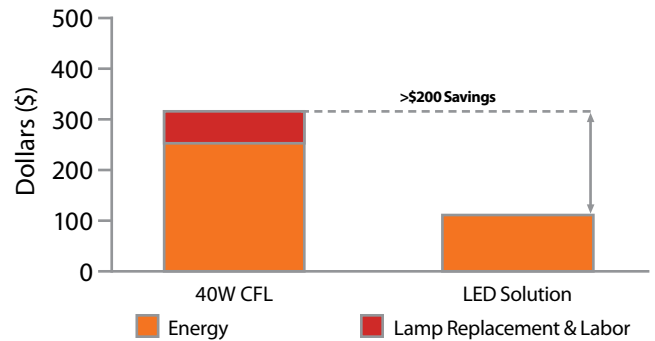

Savings

ENERGY SAVINGS

* 40W CFL including driver losses

** Includes driver losses

- Significant savings of over 50% compared to CFL

5 YEAR LIFE CYCLE SAVINGS

- Reduced energy, labor and lamp replacement costs

Enhanced Illumination

LUXEON® LEDs are directional light sources that allow for greater control to maximize efficiency and uniformity. Its small footprint means more LEDs can be packaged closer together. Also, standard or special optics are available to create uniform patterns.