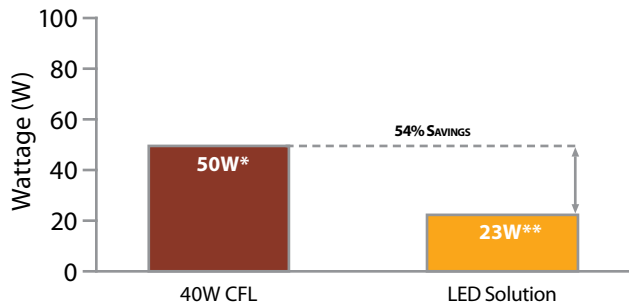

LED Lighting for **Indoor Wall Pack Lights**

Indoor LED Wall Pack fixtures provide better visibility, cleaner & crisp quality of light, and one-of-a-kind designs for interior settings such as doorways, walkways and staircases.

Savings

ENERGY SAVINGS

* 40W CFL including driver losses

** Includes driver losses

- Significant savings of over 50% compared to CFL