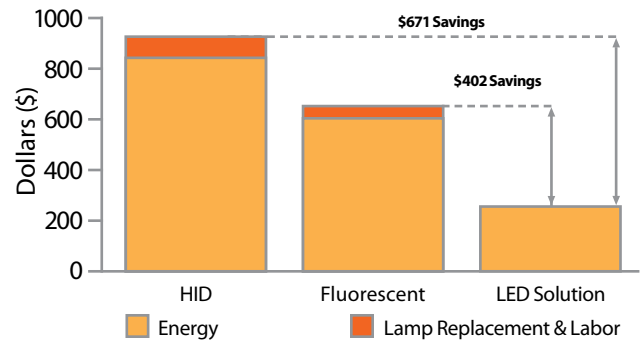

Solid-State Lighting Expertise • Product Concept Development
Complete System Solutions • Sustainable Supply

LED Lighting for Low Bay Lights

Significant increased energy savings can easily be achieved by adding dimming functionality and motion sensors. Since LEDs respond instantly, the improvements will be seamless and efficient.

Savings

ENERGY SAVINGS

- Significant savings of over 58% compared to fluorescent and HID
- Can be further enhanced with dimming and motion sensors

5 YEAR LIFE CYCLE SAVINGS

- Reduced energy labor and lamp replacement costs