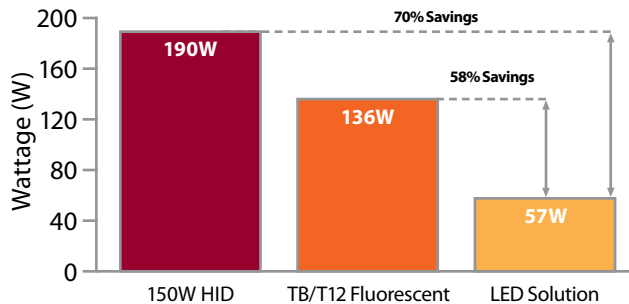

Savings

ENERGY SAVINGS

- Significant savings of over 58% compared to fluorescent and HID
- Can be further enhanced with dimming and motion sensors

5 YEAR LIFE CYCLE SAVINGS

- Reduced energy labor and lamp replacement costs