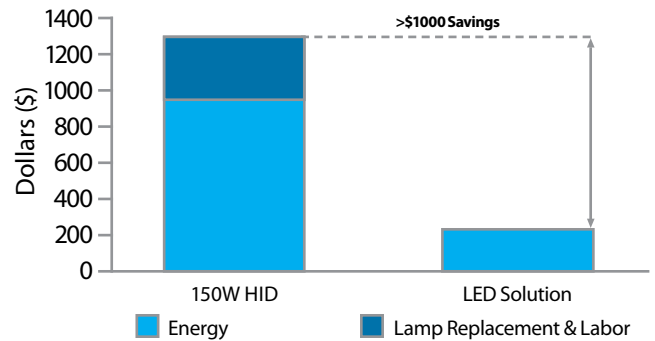

Savings

ENERGY SAVINGS

* 150W HID including driver losses

** Includes driver losses

- Significant savings of over 75% compared to HID

11 YEAR LIFE CYCLE SAVINGS*

* Fixture operates 12 hrs, 7 days a week (4380 hrs per year)

Benefits

- LED solutions perform above the 52 lm/W efficacy standard
- Maximum luminous flux in specified secondary solid angle zones can easily be achieved resulting in minimized glare, uplight or spillage
- LUXEON LEDs meet and adhere to the IESNA LM-80-08 standard (i.e LEDs achieve 91.8% and 94.1% lumen maintenance at 6K hours for residential & commercial applications respectively)