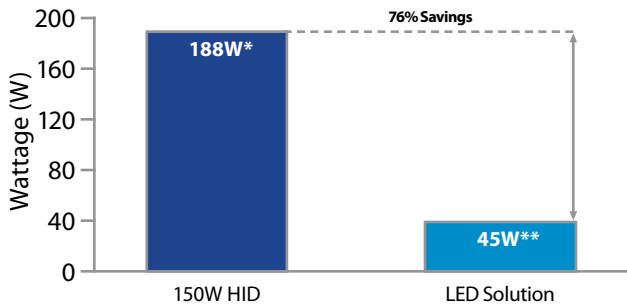

Savings

ENERGY SAVINGS

* 150W HID including driver losses

** Includes driver losses

- Significant savings of over 75% compared to HID

11 YEAR LIFE CYCLE SAVINGS*

* Fixture operates 12 hrs, 7 days a week (4380 hrs per year)